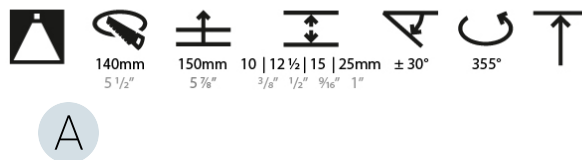

RATINGS AND CERTIFICATIONS

382, F 416-247-9319, www.zaneen.com
Certified by Intertek for North American Standards. At the end of the existing Model #. For assistance on 'custom' specifications, contact zteam@zaneen.com.
In a constant effort to supply the best product, we reserve the right to change specifications or materials without notice. The most recent specification sheets are found at zaneen.com
IP rating: IP20