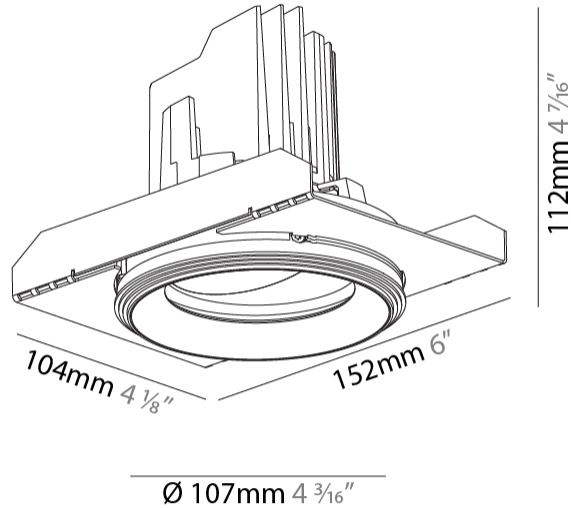

PHYSICAL

Shape: Round
Diameter (mm): 107
Diameter (in): 4 3/16
Height (mm): 112
Height (in): 4 7/16
Ceiling Thickness (mm): 10 / 12.5 / 15 / 25
Ceiling Thickness (in): 3/8 or 1/2 or 9/16 or 1
Min. Recessing Depth (mm): 130
Min. Recessing Depth (in): 5 1/8
Light Distribution: Adjustable / Downlight
Weight (kg): 0.596
Weight (lbs): 1.31
Fixture Finish: SSR / BKV / CWI / CRY / HAB / UFT / ITA / RUA / FTG / MYG / LOD / PUS / FRO / FUP / KIA / POP / BLS / SPG / MEY / GOH / GUM / CHC / COM / ABZ / JAG / OBR / MOS / ROR
Fixture Material: Aluminum Die Cast
Cut-out Measurements: Ø 111mm / 4 3/8"
Upon Request: Unique Ceiling Thickness

ELECTRICAL

Lamp Type: LED (Zhaga Standard)
Input Wattage (W): 13.2 / 16.5
Total Output Wattage (W): 12.1 / 14.7
Dimming: Tri-Mode (Non-Dimming and Phase Dimming (120Vac only) and 0-10V Dimming)
Driver Included: No
Driver Location: Recessed Housing
Driver Type: Constant Current - Universal
Driver Class: Class 2
Housing: See components
Input Voltage (V): 120 - 277
Constant Current (MA): 350

LED

Number of LEDs: 1
Color Temperature (°K): 2700 / 3000 / 3500 / 4000
Max. Delivered Lumen (lm): 850 / 950 / 1019 / 1040
Nominal Lumen (lm): 960 / 1070 / 1156 / 1180
CRI: >90 CRI
Lamp Life (hrs): 50000
Upon Request: RGB-W Tunable White Special Color Temperature Special LED

OPTICAL

Reflector: 10
Adjustability: Rotational 355°; Tilt 30°
Upon Request: Special Beam Angles

RATINGS AND CERTIFICATIONS